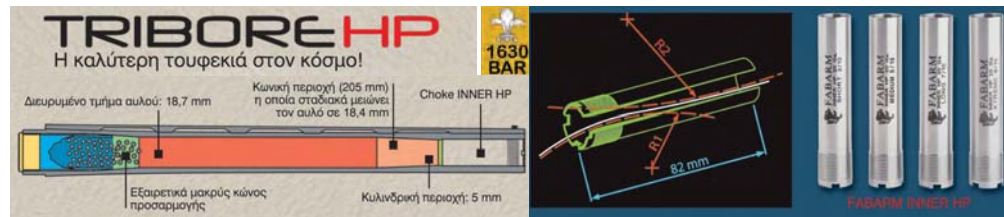

- Κάνες κατασκευασμένες με εις βάθος τρυπανισμό και αυλό που συσφίγγει σταδιακά.
- Τσοκ τύπου υπερβολής - εξαιρετικές κατανομές και ταχύτητες.
- Πιστοποίηση δοκιμών στα 1.630Bar. Η μοναδική εταιρεία που πιστοποιήθηκε στη απίστευτη απαίτηση του NATO.
- Μοναδικές καινοτομίες όπως η Long Rib (LR), με ρίγα σε κυνηγετικά μοντέλα και μοχλοί όπλισης δανεισμένοι από σκοπευτικά μοντέλα.